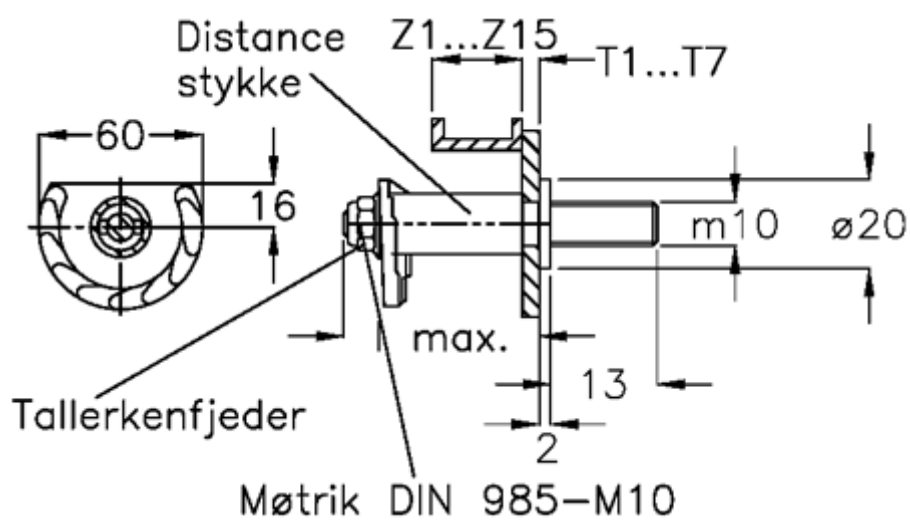

Article number: 20895515

Description: E+G Door lock  
GN 117-GB-T5-Z15

## Measures

Cam thickness = 42-51